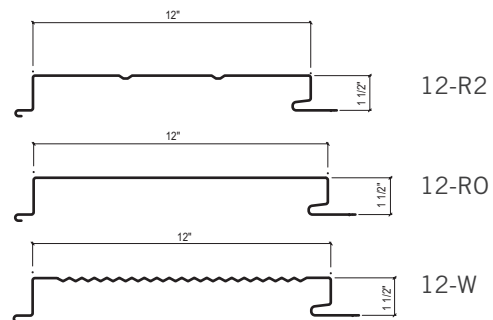

(Product details on reverse)