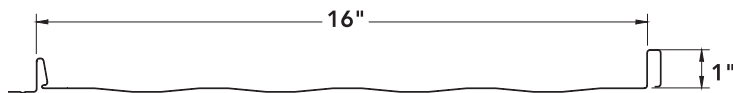

PANEL SPECIFICATIONS

A CLASSIC DESIGN FEATURING VALUE AND BEAUTY

Horizon S100® is ideal for residential, post frame, and light commercial projects; the Horizon S panel offers value with performance. Longevity and aesthetic appeal are essential when investing in your home. This standing seam panel with a snap-lock design features standard shadow lines to enhance the appearance of this panel.

SCREWS	SOLID	PLYWOOD
#10 x 1" Sharp Point Wafer Head Square Drive	Decking & Weather Barrier	Screw Spacing 12" Center to Center
OSB or ZIP SYSTEM®	NOT RECOMMENDED	
Screw Spacing 6" Center to Center	Installing Over Purlins or Existing Shingles	

SERVING THE
INDUSTRY

LOCAL CUSTOMER
SUPPORT

ENDURING
WARRANTY

TOTAL SYSTEMS
SOLUTION

WEATHER
RESISTANT