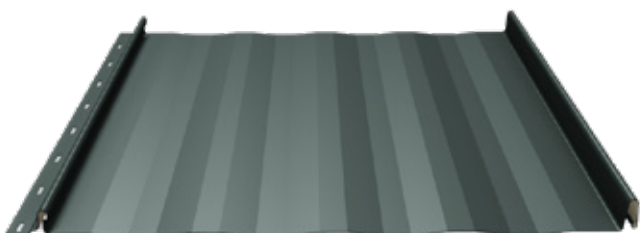

A CLASSIC DESIGN FEATURING VALUE AND BEAUTY

Horizon S100® is ideal for residential, post frame, and light commercial projects; the Horizon S panel offers value with performance. Longevity and aesthetic appeal are essential when investing in your home. This standing seam panel with a snap-lock design features standard shadow lines to enhance the appearance of this panel.

GALVALUME (AZ50) WARRANTY COVERAGE

FILM INTEGRITY	LIFETIME
CHALK & FADE	30 YEARS
PERFORATION	20 YEARS

SCAN FOR COLOR AVAILABILITY

RECOMMENDED PITCH:

3:12
AND ABOVE

GAUGE:

26

- 16" Coverage with 1" Seam Height
- UL 790 Class A Fire Resistance Rating
- UL 2218 Class 4 Hail Impact Resistance
- UL 580 Class 90 Uplift Test Rating
- High-Performance WeatherXL SMP Paint System
- Nail Flange System for Faster installation
- Factory Applied Sealant
- Shadow Lines Standard to Enhance Appearance
- Custom Cut to Lengths from 5' up to 40' *
- Must be installed Over Solid Decking
- Strippable Film for Protection in Shipping
- To Reduce the Likelihood of Oil Canning, Install an Ethofoam Backer Rod Under the Center of the Panels Prior to Installation

WEATHER RESISTANT

PANEL SPECIFICATIONS

A CLASSIC DESIGN FEATURING VALUE AND BEAUTY

Horizon S100® is ideal for residential, post frame, and light commercial projects; the Horizon S panel offers value with performance. Longevity and aesthetic appeal are essential when investing in your home. This standing seam panel with a snap-lock design features standard shadow lines to enhance the appearance of this panel.