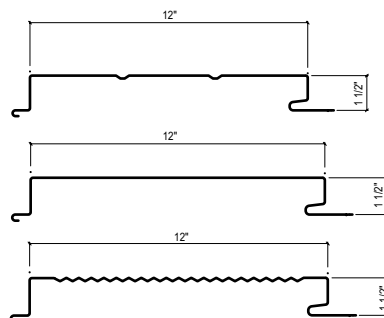

(Product details on reverse)